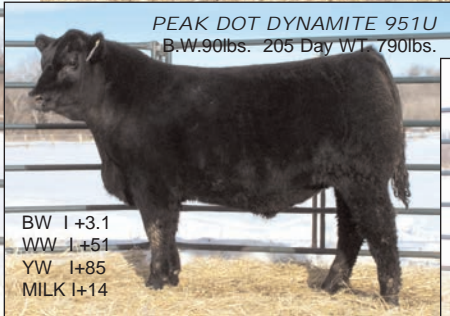

**Dynamite
 the popular
 new outcross
 performance
 carcass sire...**

Dynamite is the popular unique Genex outcross, performance and carcass sire that has breeders from across the globe waiting in line to sample him. His first set of calves are very consistent with added length, thickness, muscle and pounds. We purchased Dynamite for his added performance, depth of body, doability and great scrotal development. He has an excellent disposition and is all black. Dynamite's dam is the herd bull producing Mohnen Jilt 910. She is solid black with an exceptional udder and long hip. Mohnen Jilt 910 is becoming recognized as the maternal oriented female to add carcass elitence without a Precision or New Design pedigree. Dynamite's first progeny are outstanding and will headline the 2009 Peak Dot Ranch Bull and Female Sale on April 1,

Full Sister to Peak Dot Dynamite 918U

He sells along a full Flush brother

He sells along with 3 full Flush sisters and a maternal brother by SAV Capacity 5204

View Sale Book and Sale Cattle Photo Gallery at www.peakdotranch.com

Peak Dot Ranch is a family owned and operated ranch. Peak Dot Ranch has been in the purebred business for over forty years, and sells 300 bulls annually in their two bull sales. The April 1, 2009, sale will feature 160 performance bulls from our fall program as well as a powerful set of yearling bulls from our embryo program. We are also selling choice on our top 125 replacement heifers. Our best set of heifers ever. Many of these heifers are produced from our embryo program.

PEAK DOT DYNAMITE 946U
 B.W.96lbs. 205 Day WT. 785lbs.
 He sells along with 3 full Flush brothers and 2 sisters

BW I +2.8
 WW I +52
 YW I +91
 MILK I +15

Peak Dot Ranch Ltd.

Box 105, Wood Mountain, SK S0H 4L0
 Terry Moneo Carson Moneo Clay Moneo
 (306)266-4303 (306)266-4414 (306)266-4411
 Fax 266-4930 Email: peakdot@xplornet.com
www.peakdotranch.com