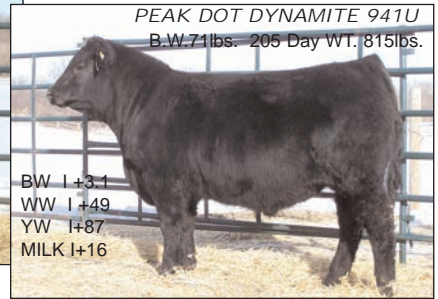

**Dynamite
 the popular
 new outcross
 performance
 carcass sire...**

Dynamite is the popular unique Genex outcross, performance and carcass sire that has breeders from across the globe waiting in line to sample him. His first set of calves are very consistent with added length, thickness, muscle and pounds. We purchased Dynamite for his added performance, depth of body, doability and great scrotal development. He has an excellent disposition and is all black. Dynamite's dam is the herd bull producing Mohnen Jilt 910. She is solid black with an exceptional udder and long hip. Mohnen Jilt 910 is becoming recognized as the maternal oriented female to add carcass elitence without a Precision or New Design pedigree. Dynamite's first progeny are outstanding and will headline the 2009 Peak Dot Ranch Bull and Female Sale on April 1,

Full Sister to Peak Dot Dynamite 918U

He sells along a full Flush brother

He sells along with 3 full Flush sisters and a maternal brother by SAV Capacity 5204

View Sale Book and Sale Cattle Photo Gallery at www.peakdotranch.com

Peak Dot Ranch is a family owned and operated ranch. Peak Dot Ranch has been in the purebred business for over forty years, and sells 300 bulls annually in their two bull sales. The April 1, 2009, sale will feature 160 performance bulls from our fall program as well as a powerful set of yearling bulls from our embryo program. We are also selling choice on our top 125 replacement heifers. Our best set of heifers ever. Many of these heifers are produced from our embryo program.

PEAK DOT DYNAMITE 946U
 B.W.96lbs. 205 Day WT. 785lbs.
 He sells along with 3 full Flush brothers and 2 sisters

BW I +2.8
 WW I +52
 YW I +91
 MILK I +15

Peak Dot Ranch Ltd.

Box 105, Wood Mountain, SK S0H 4L0
 Terry Moneo Carson Moneo Clay Moneo
 (306)266-4303 (306)266-4414 (306)266-4411
 Fax 266-4930 Email: peakdot@xplornet.com
www.peakdotranch.com